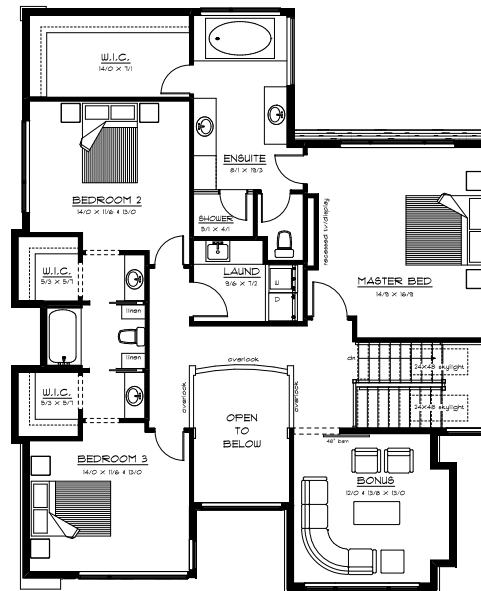

THE STANLEY

3178 SQ. FT

THE STANLEY

TOTAL SQ.FT: 4532

BEDROOMS: 4

BATHS: 3.5

MAIN LEVEL 1617 SQ.FT

UPPER LEVEL 1561 SQ.FT