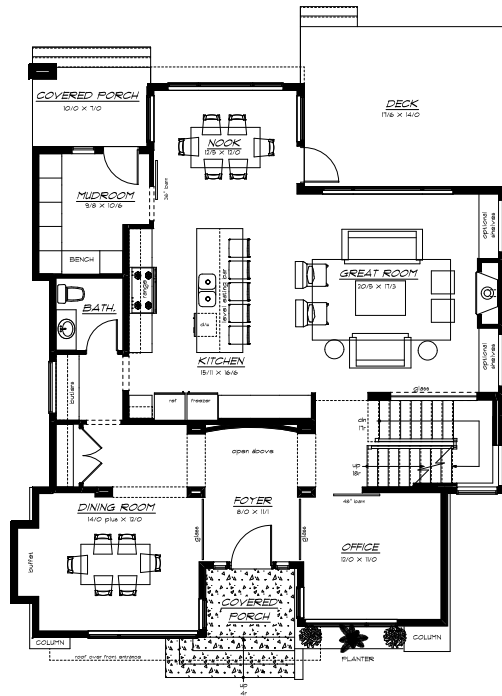

THE STANLEY

3178 SQ. FT

THE STANLEY

TOTAL SQ.FT: 4532

BEDROOMS: 4

BATHS: 3.5

MAIN LEVEL 1617 SQ.FT

UPPER LEVEL 1561 SQ.FT