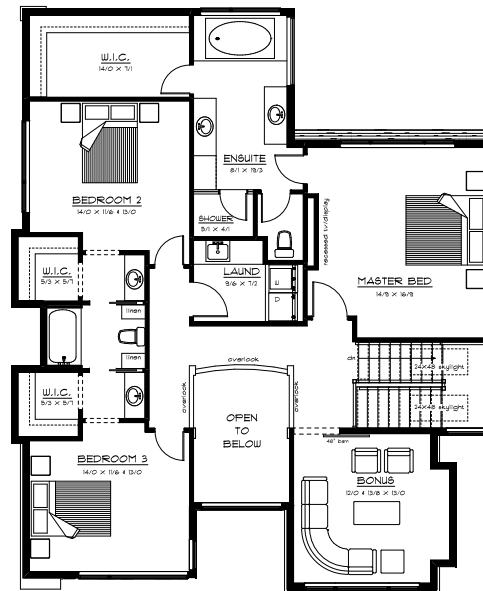

THE STANLEY

3178 SQ. FT

THE STANLEY

TOTAL SQ.FT: 4532

BEDROOMS: 4

BATHS: 3.5

MAIN LEVEL 1617 SQ.FT

UPPER LEVEL 1561 SQ.FT