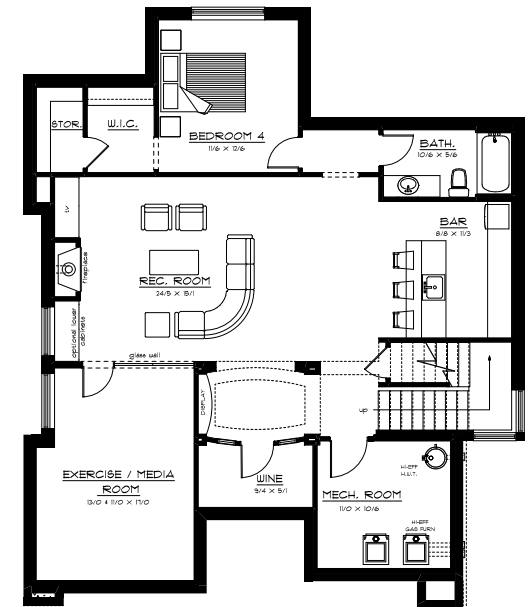

THE STANLEY

3178 SQ. FT

THE STANLEY

TOTAL SQ.FT: 4532

BEDROOMS: 4

BATHS: 3.5

MAIN LEVEL 1617 SQ.FT

UPPER LEVEL 1561 SQ.FT